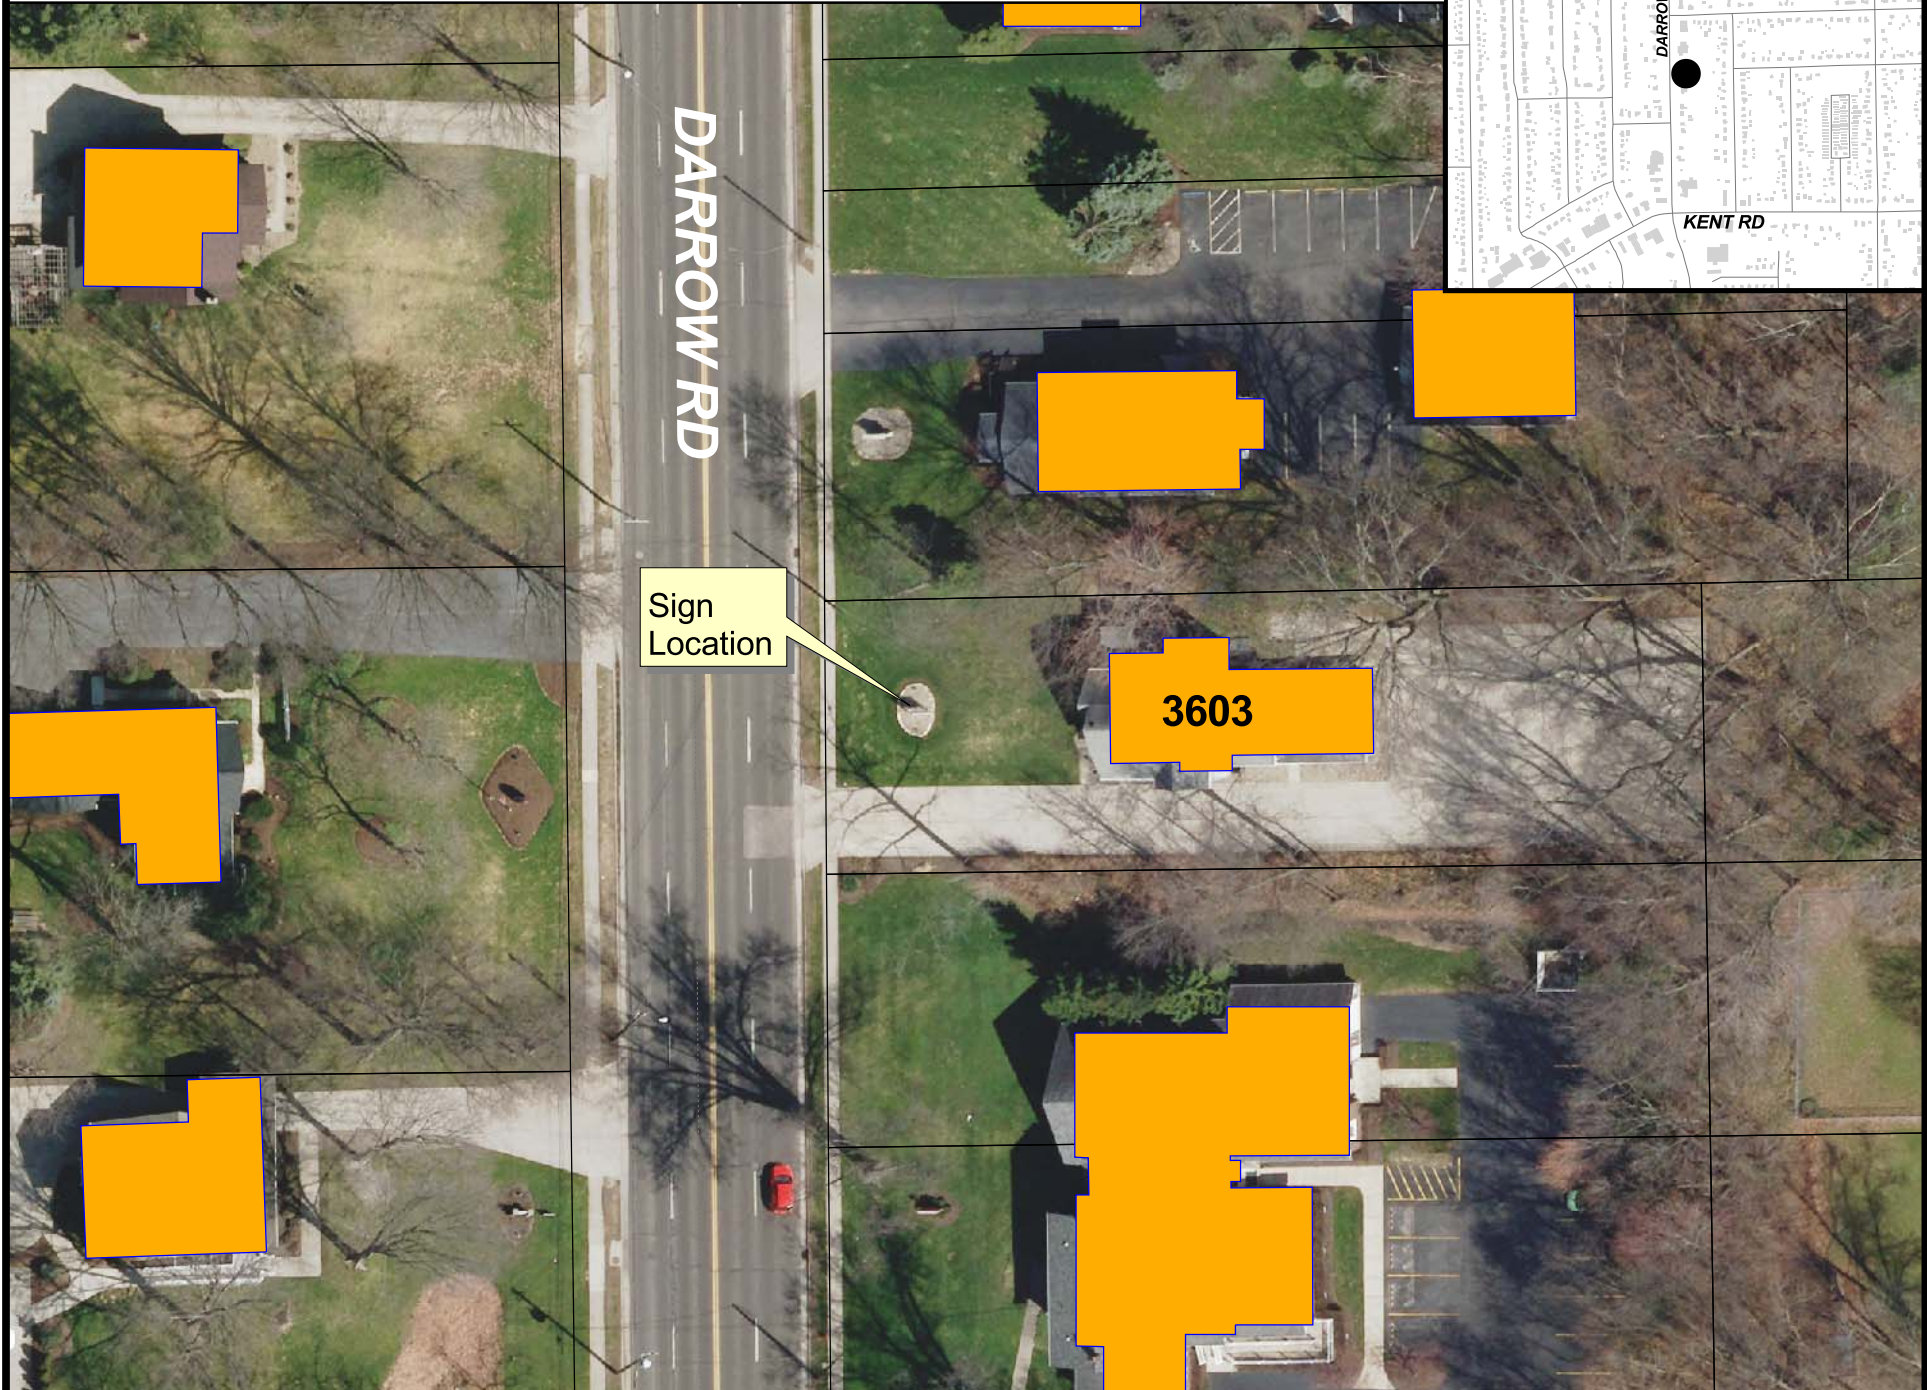

# P.C. 2019 - 016

Perduk & Associates - Sign Variance - 3603 Darrow Rd.

0 50 Feet

scale for main map only

Sign Location

3603

DARROW RD