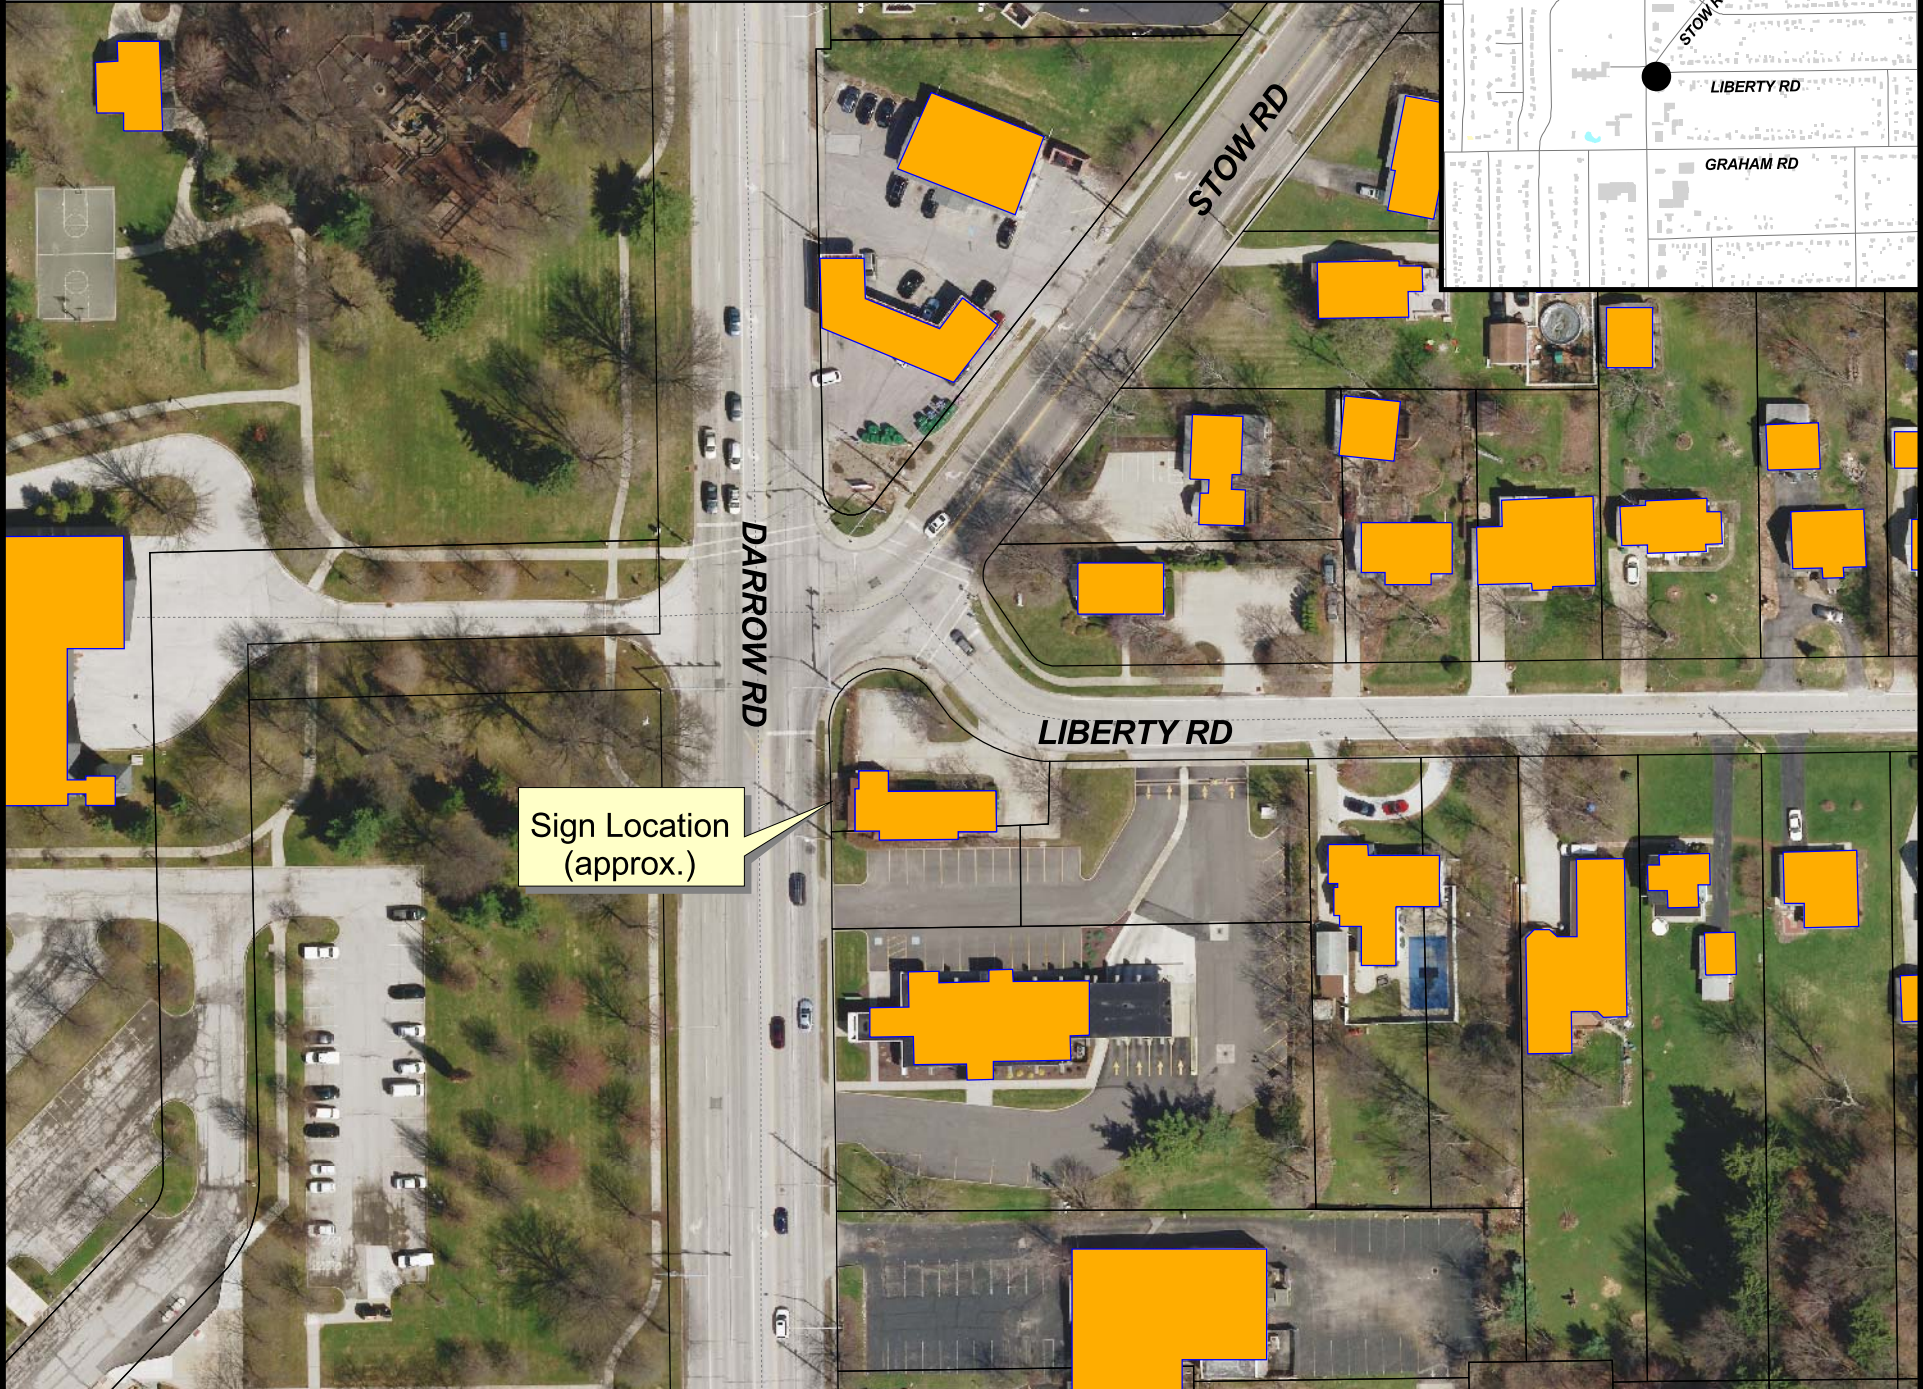

P.C. 2017 - 017

Lingo Staffing - Sign Variance - 3809 Darrow Rd.

Sign Location
(approx.)