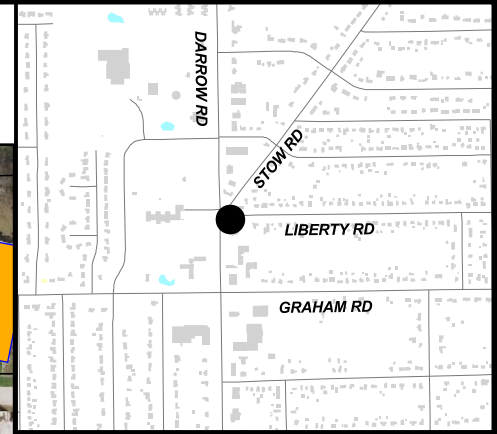

P.C. 2017 - 017

Lingo Staffing - Sign Variance - 3809 Darrow Rd.

Sign Location
(approx.)