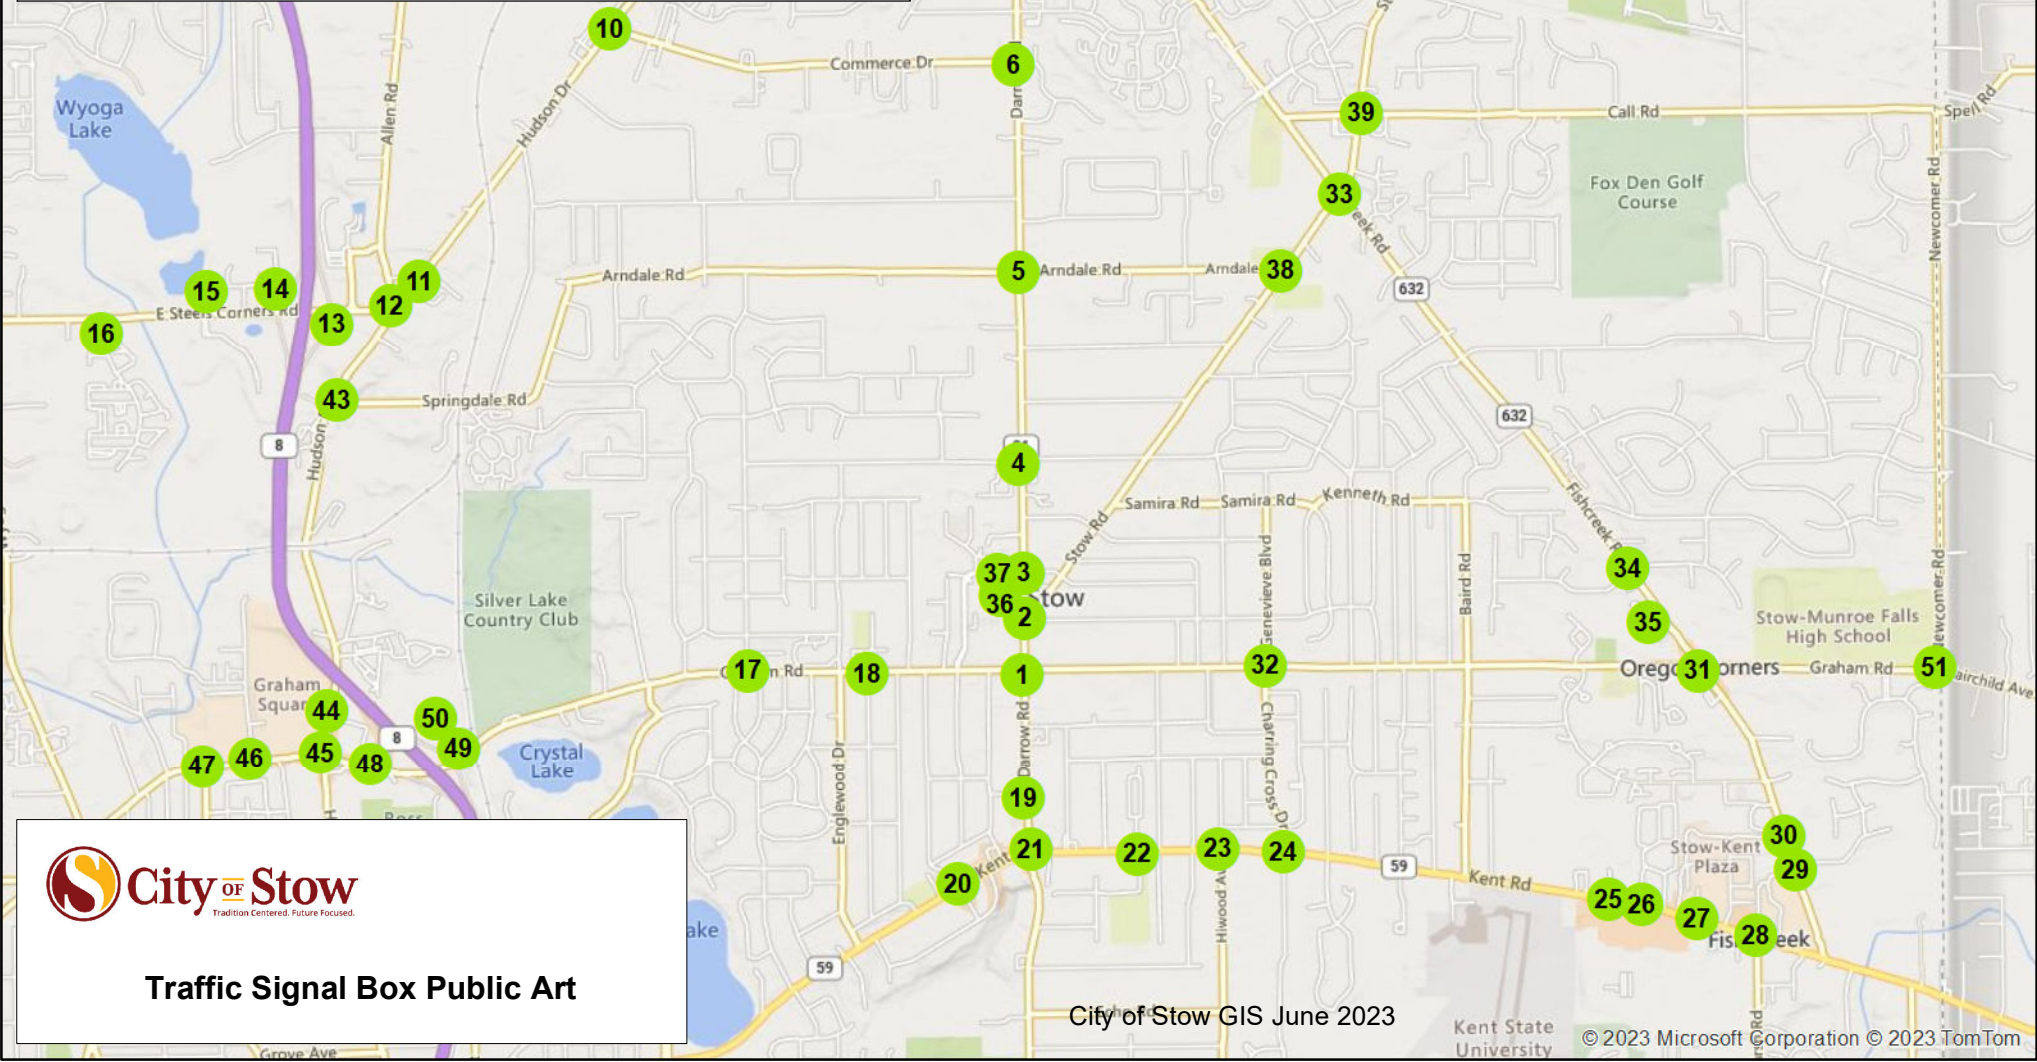

ID	ARTIST	ID	ARTIST	ID	ARTIST
1	Kimmy Henderson	19	Athena Abood	37	Sue Kirchgessner
2	Anne Geraghty	20	Carolyn Hanson	38	Kalab Bumbaugh
3	Cindy Cloud	21	Nancy Gregg	39	Anne Geraghty
4	Leila Griffiths	22	Sue Kirchgessner	40	Brian Bakos (Silver Springs Park)
5	Michelle Droll	23	Jen Allshouse	41	Beth Yoerger
6	Lilly Oldham	24	Kimmy Henderson	42	Andrea Schepis
7	Georgi Rancour	25	Georgi Rancour	43	Mitch Harmon
8	Sheryl Anronson	26	Susan Griffin	44	Billie Moore
9	Marci Shorter	27	Andrea Shepis	45	Allison Laughlin
10	Nikki Parmar	28	Phillip Brooks	46	Kay Phelps
11	Mari Ann Cann	29	Kat Raumberger	47	Giovanna McLean
12	Sheila Wy	30	Nirali Schrader	48	Nicole Melchi
13	Janelle Hershberger	31	Nirali Schrader	49	Nirali Schrader
14	Sylvia Sykes	32	Mary Cay Jaworske	50	Cindy Cloud
15	Shelby Burgess	33	Nancy Gregg	51	Nancy Gregg
16	Sami Wooten	34	Anne Geraghty		
17	Jennifer Vincik	35	Katherine McVey (Safety Village)		
18	Jaxx Cheline	36	Elizabeth Mack (Skip Playground)		

Traffic Signal Box Public Art

City of Stow GIS June 2023